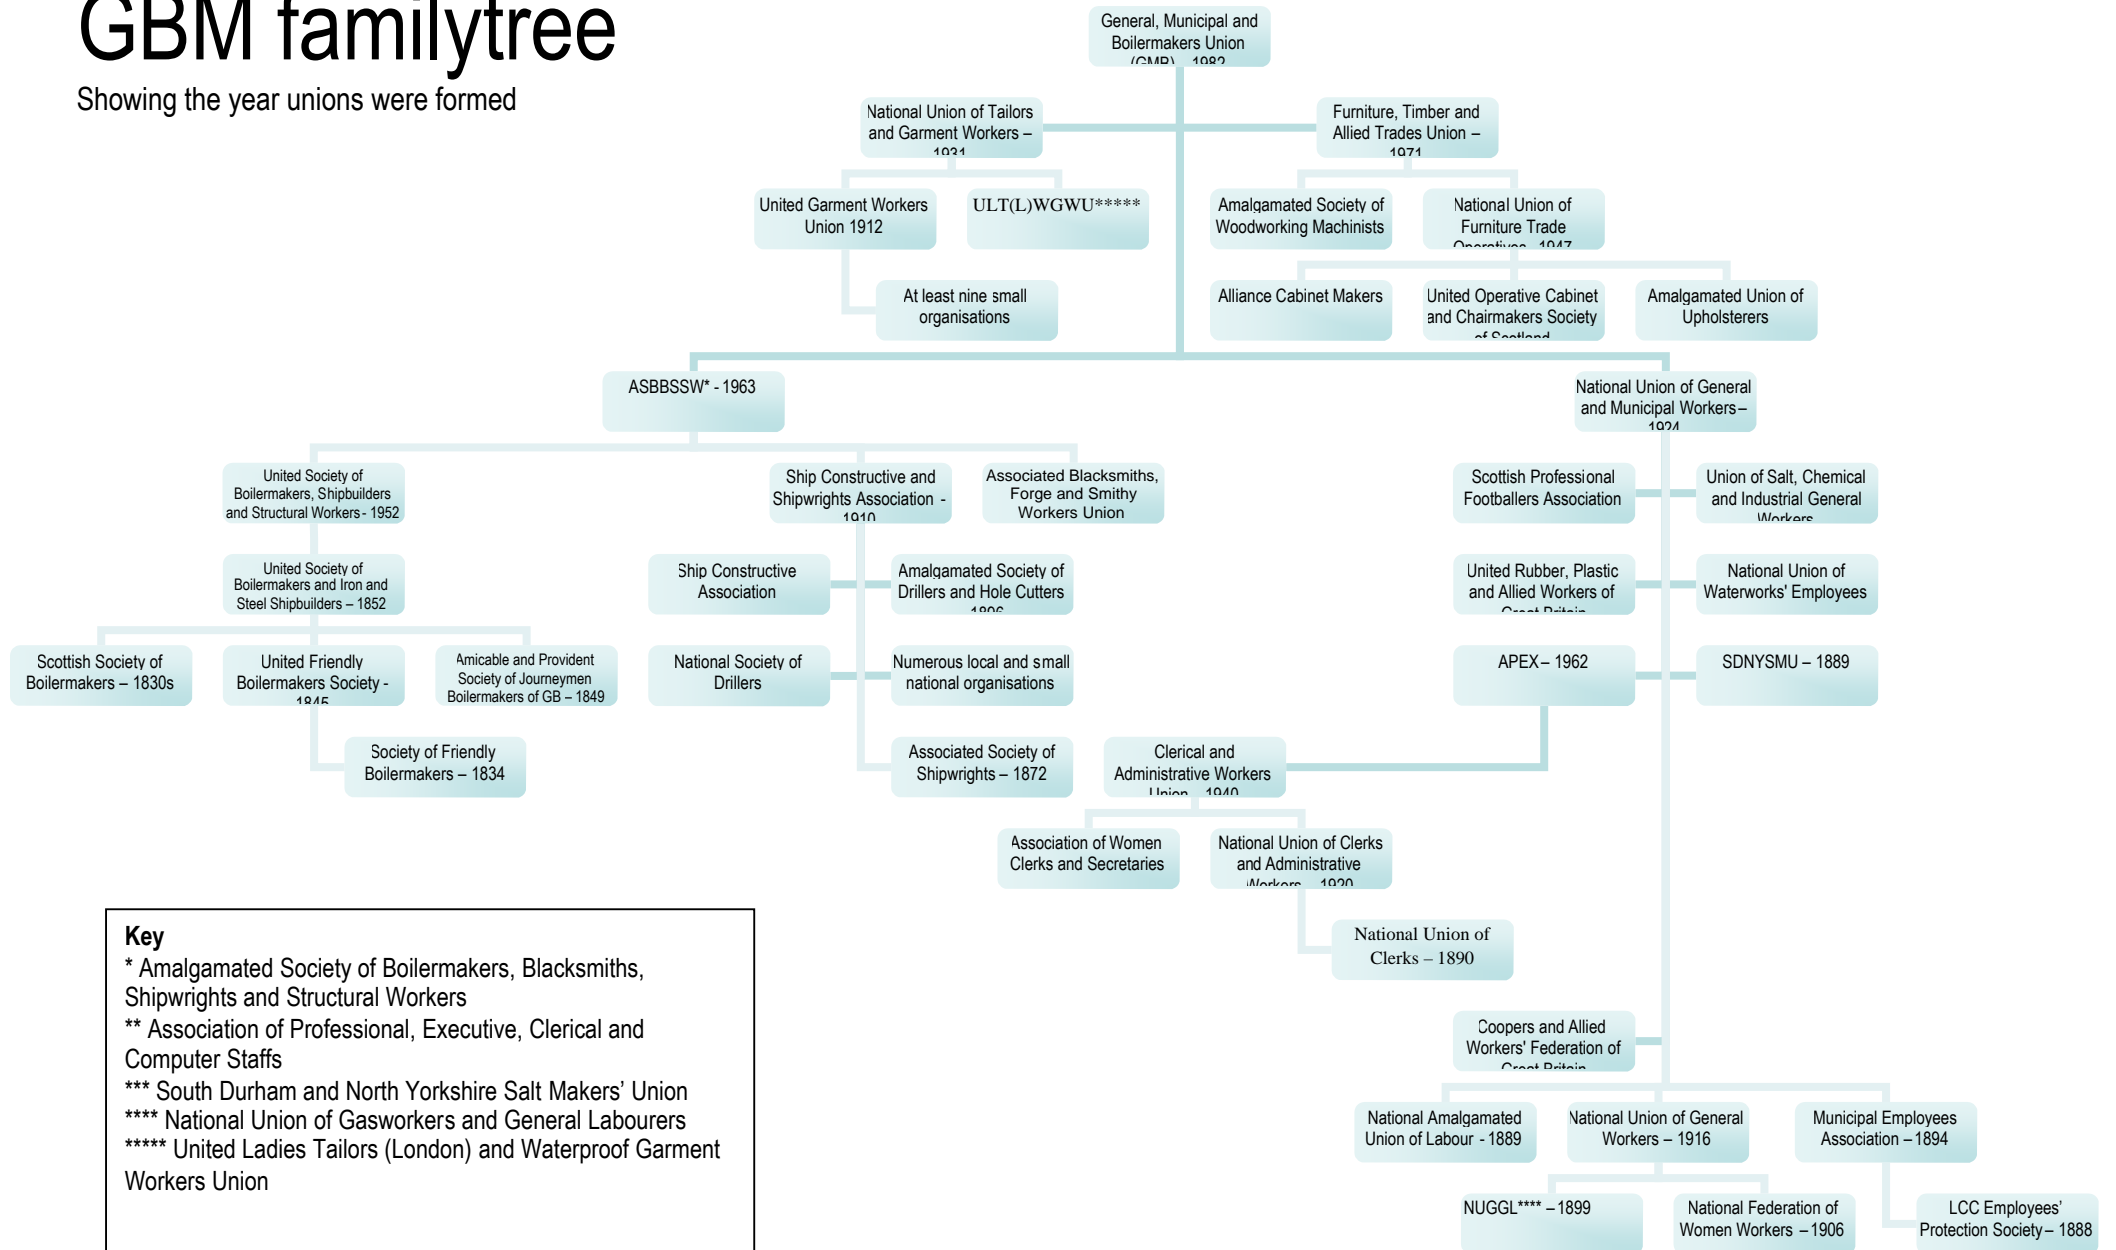

GBM familytree

Showing the year unions were formed

Key
 * Amalgamated Society of Boilermakers, Blacksmiths, Shipwrights and Structural Workers
 ** Association of Professional, Executive, Clerical and Computer Staffs
 *** South Durham and North Yorkshire Salt Makers' Union
 **** National Union of Gasworkers and General Labourers
 ***** United Ladies Tailors (London) and Waterproof Garment Workers Union