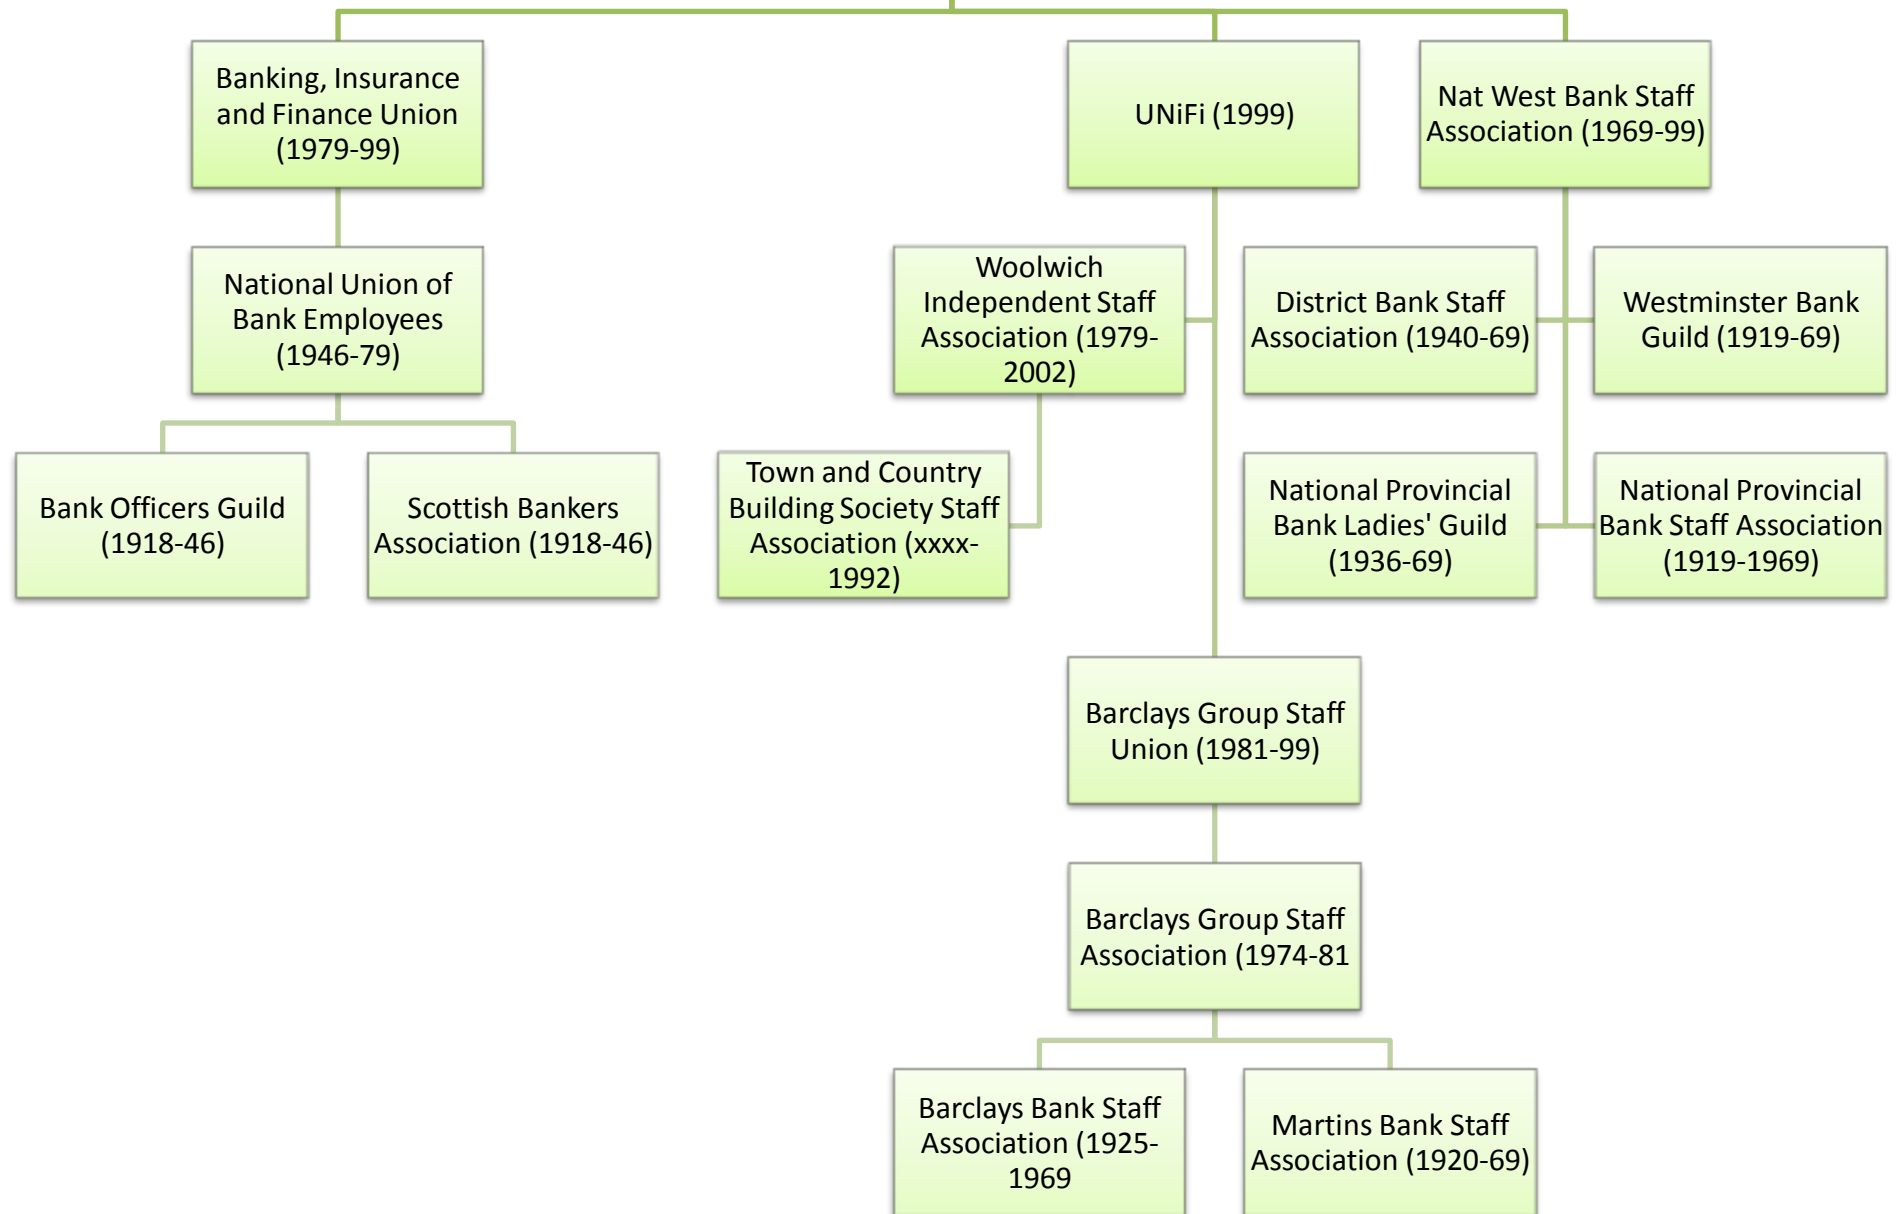

Graphical Paper and Media Union (SOGAT)

Notes

* NATSOPA left the SOGAT amalgamation in 1970, and subsequently rejoined as the National Society of Operative Printers and Media Personnel in 1982.

** Took over a number of small unions not mentioned here.

*** Took over a number of small unions not mentioned here.

Unifi

Unifi (1999-2004)

Union of Textile Workers