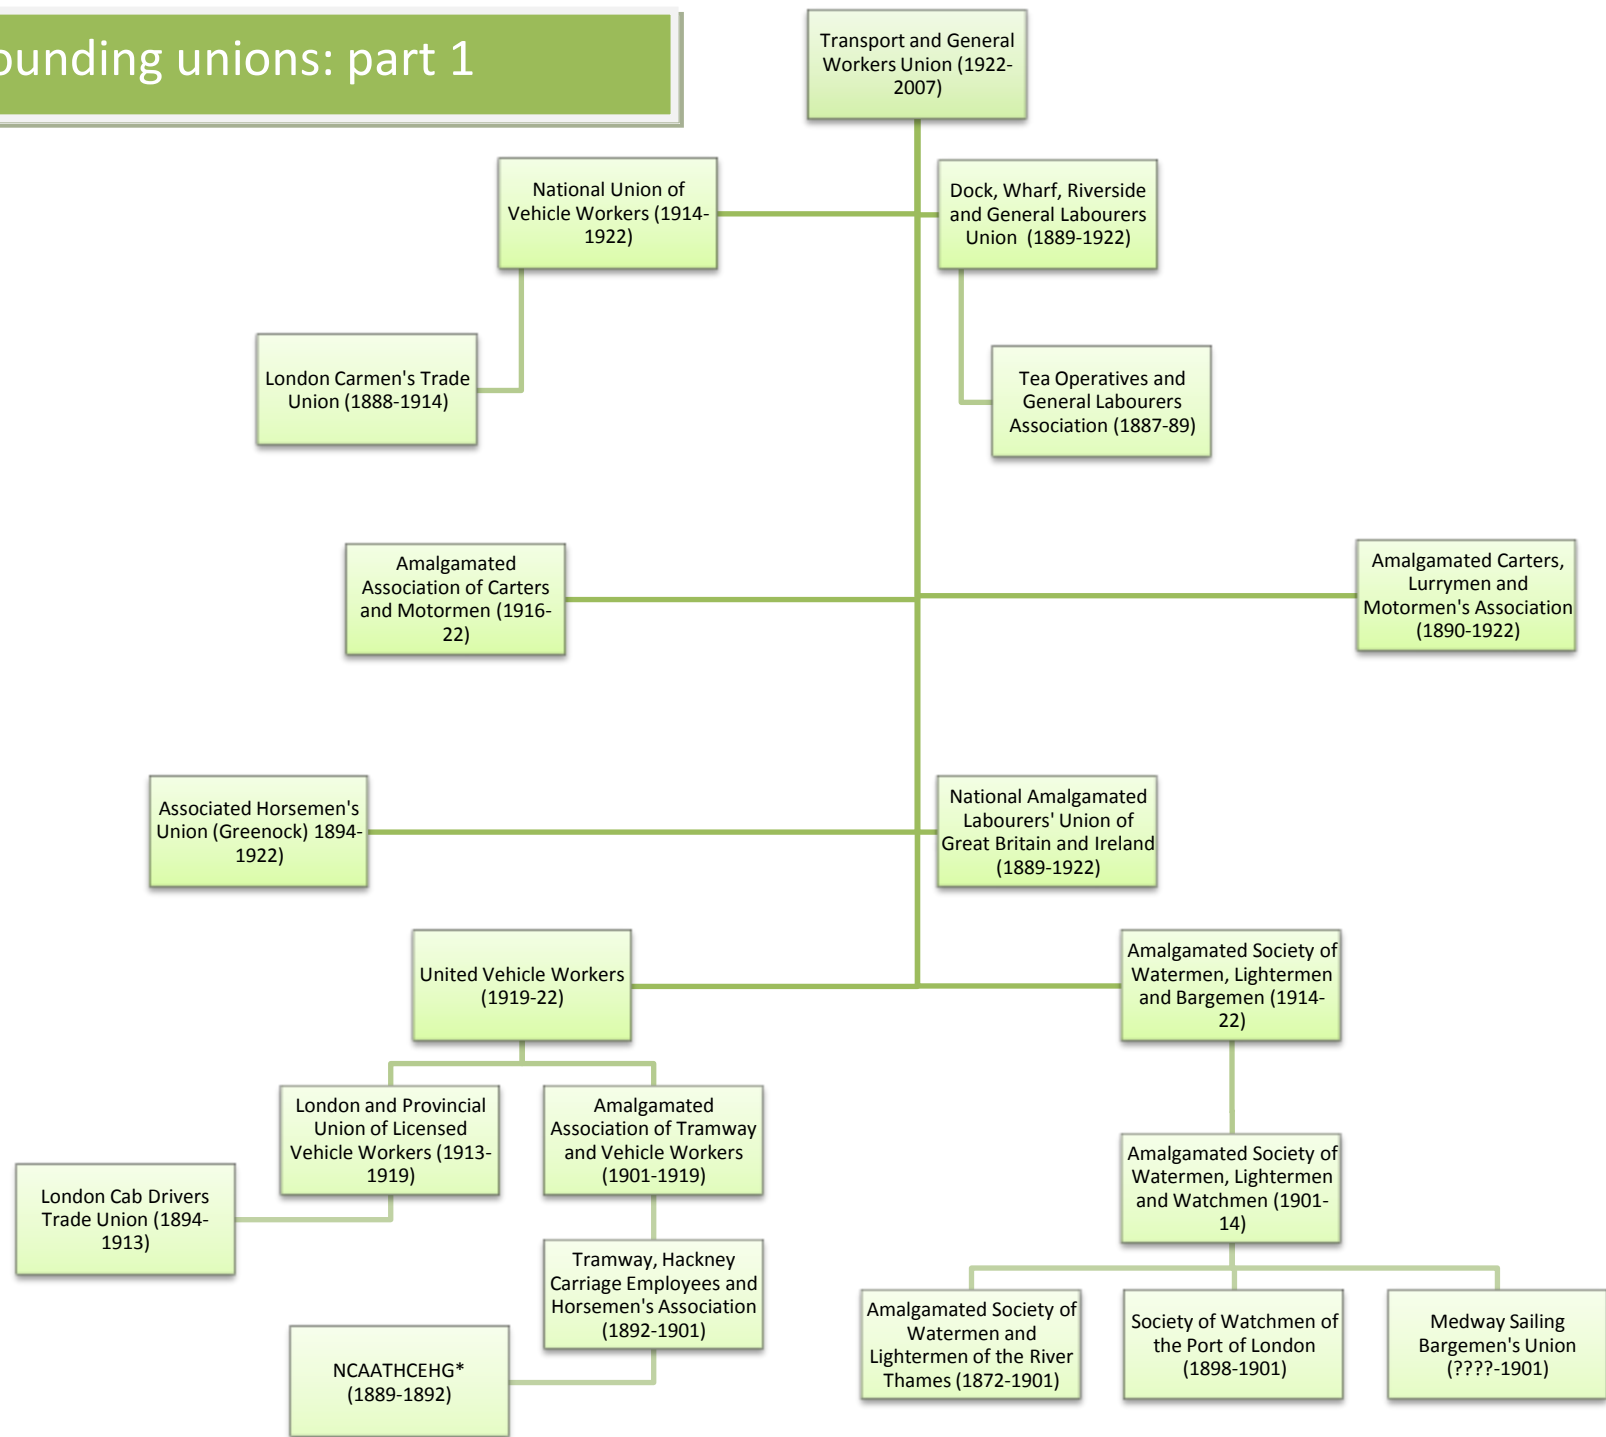

## Transport and General Workers Union

© *Trade Union Ancestors*

[www.unionancestors.co.uk](http://www.unionancestors.co.uk)

Includes:

Family trees for founding unions

Full list of unions joining after 1922

# TGWU founding unions: part 1

Strictly, the following unions were not parent bodies but joined the TGWU during 1922 after it was founded:

National Union of Dock Labourers and Riverside Workers;

National Union of British Fishermen;

Greenock Sugar Porters Association.

\* Northern Counties Amalgamated Association of Tramway and Hackney Carriage Employees and Horsemen in General