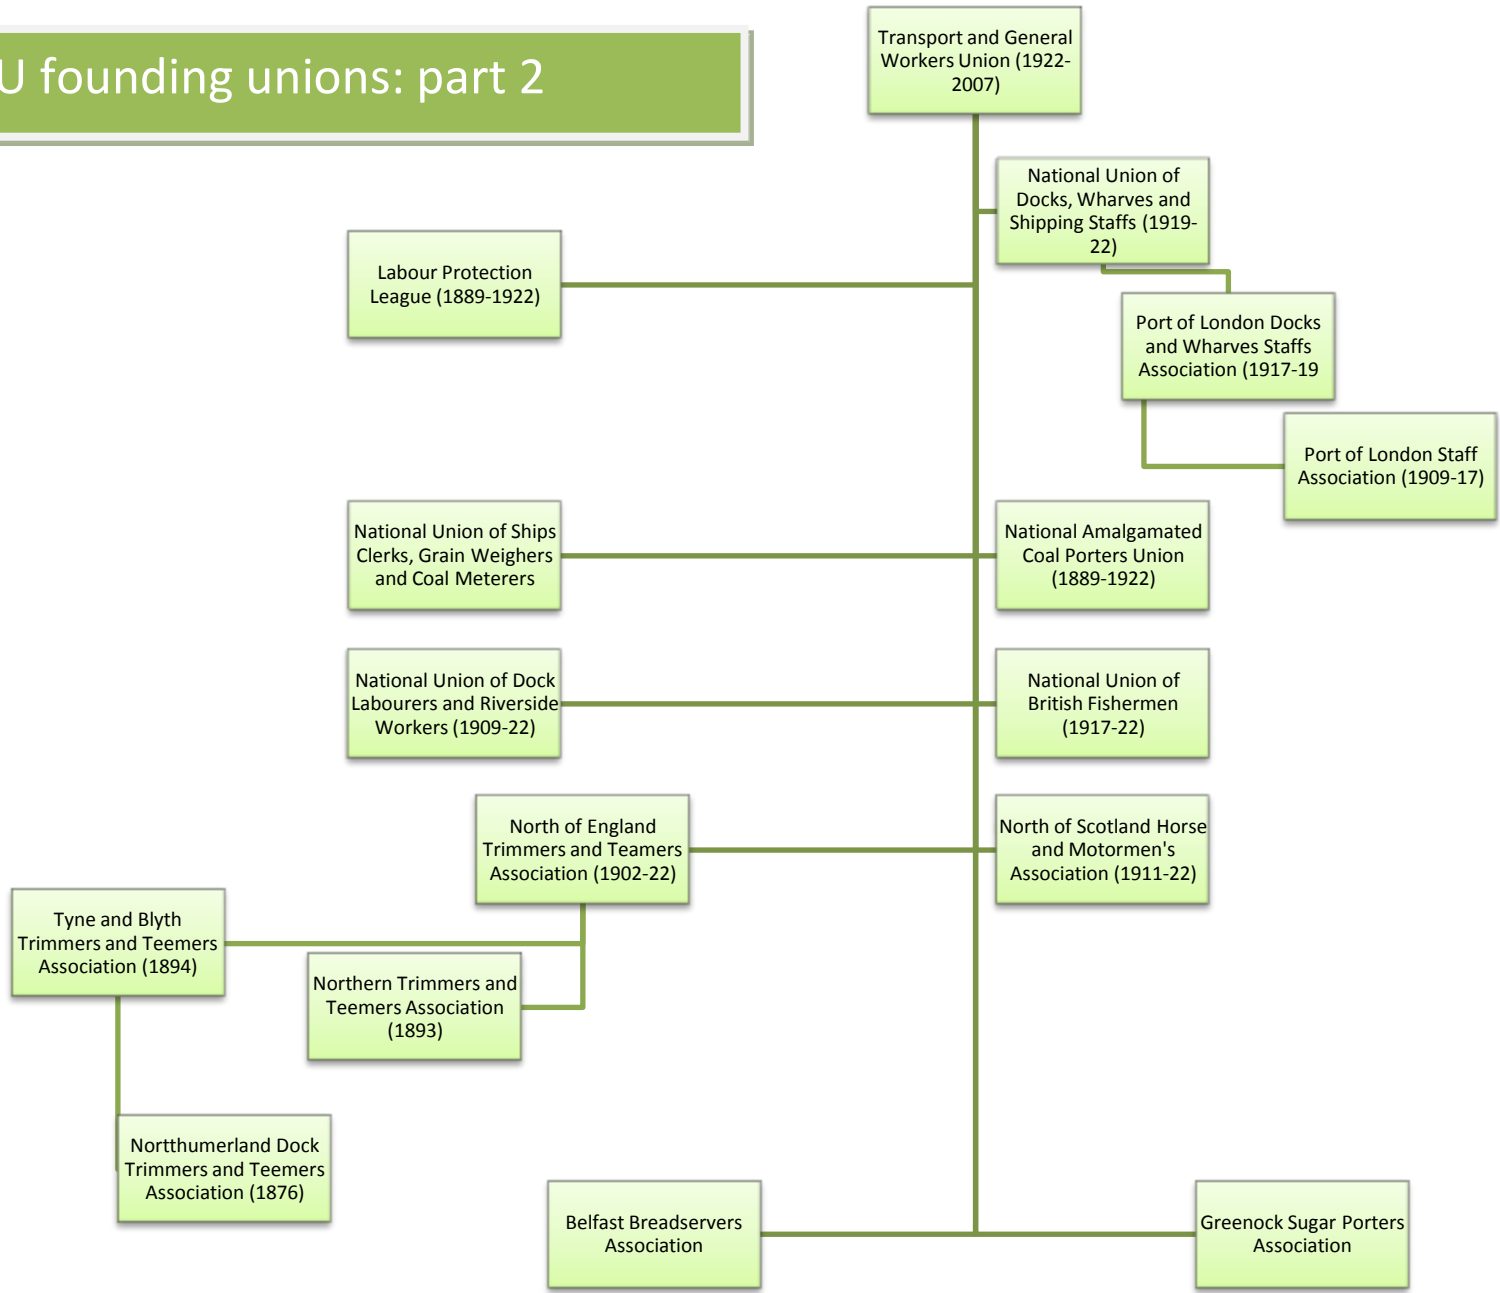

## Transport and General Workers Union

© *Trade Union Ancestors*

[www.unionancestors.co.uk](http://www.unionancestors.co.uk)

Includes:

Family trees for founding unions

Full list of unions joining after 1922

# TGWU founding unions: part 1

Strictly, the following unions were not parent bodies but joined the TGWU during 1922 after it was founded:

National Union of Dock Labourers and Riverside Workers;

National Union of British Fishermen;

Greenock Sugar Porters Association.

\* Northern Counties Amalgamated Association of Tramway and Hackney Carriage Employees and Horsemen in General

# TGWU founding unions: part 2

**The following trade unions joined the Transport and General Workers Union from 1923 onwards**

1923  
Dundee Jute and Flax Stowers' Association  
North Wales Craftsmen and General Workers' Union  
North Wales Quarrymen's Union  
Scottish Union of Dock Labourers